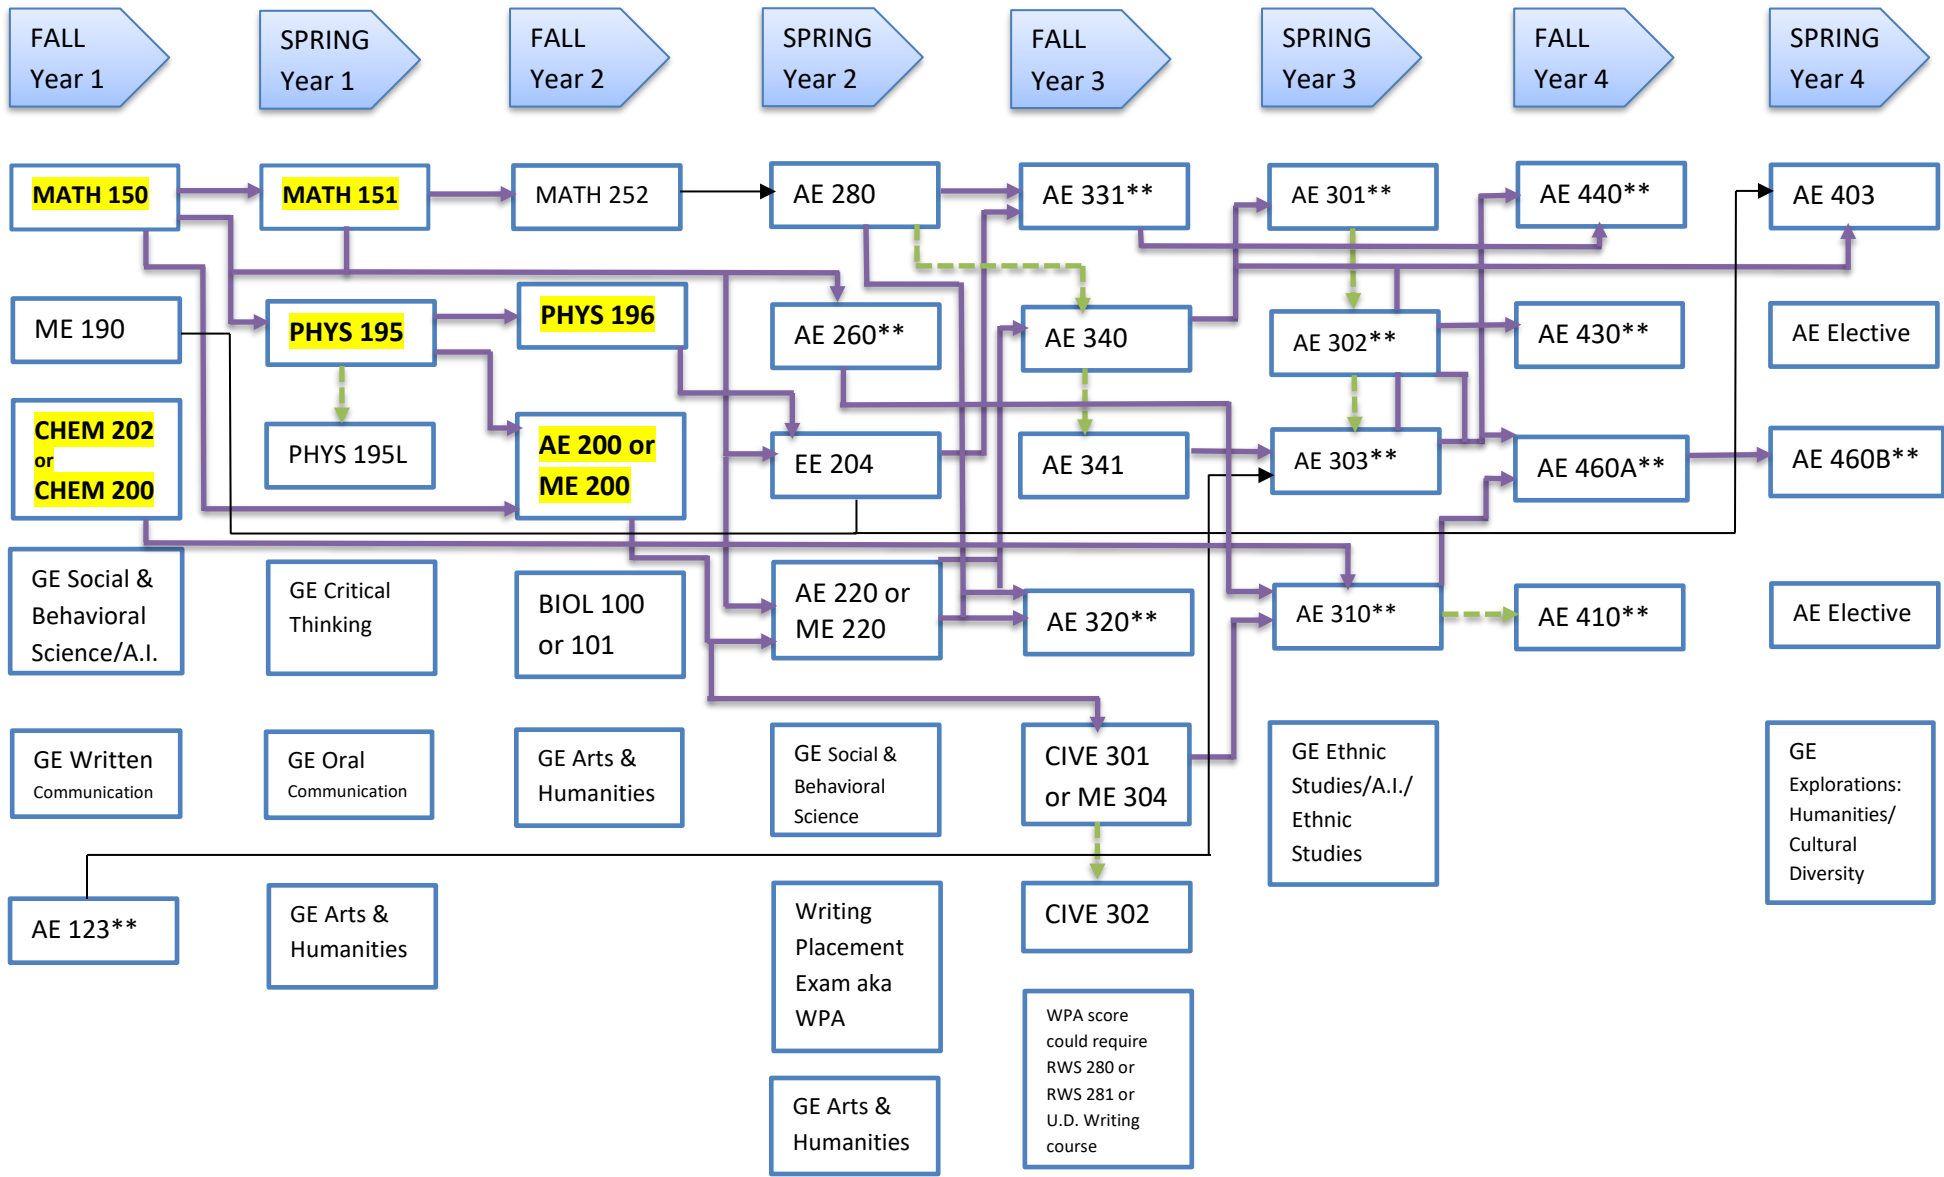

**AEROSPACE ENGINEERING CURRICULUM GUIDE**

**Impact Courses (Move from PreMajor to Major) – Require a grade of C or better**

Catalog Year 2021-2022: Legend

 Credit or Concurrent Enrollment 
  Prerequisite 
  Recommended 
 \*\*Course Offered Only on This Semester